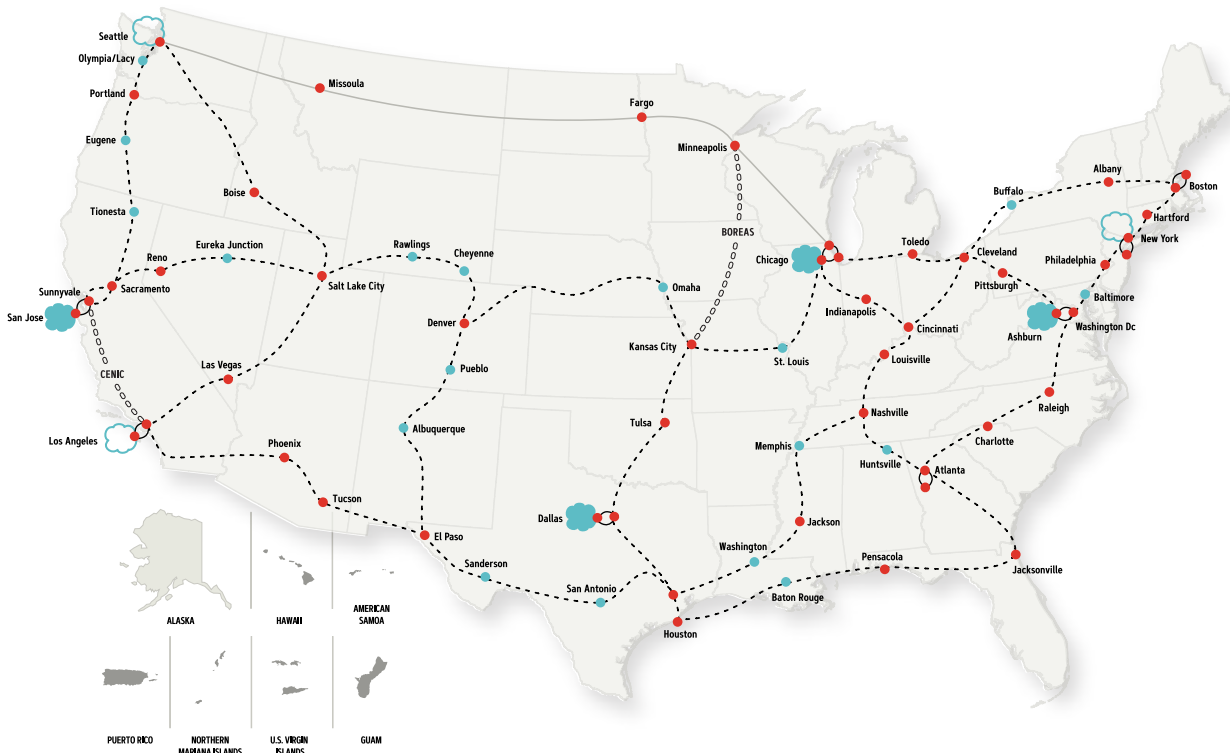

NETWORK INFRASTRUCTURE

About the Internet2 Network, Available to All Member Institutions

NETWORK

CLOUD

SECURITY

COMMUNITY

800G

Wavelengths of Network Capacity

32 Tbps

Capacity Per Link with Zero Congestion

100% Automated

Configuration Management and Service Provisioning

12,000 Miles

of Optical Fiber Spanning the Contiguous U.S.

11+ Petabytes

Network Traffic Daily

390+ Universities, Scientific & Research Facilities, Data Assets & HPC Resources Connected to

100+ Countries

Across **70 National** R&E Networks